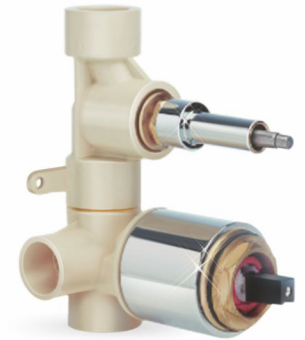

CPVC Concealed Diverter Shower & Spout

Model	Size	M.R.P.
CC - 00020	20mm (3/4")	₹ : 4600/-