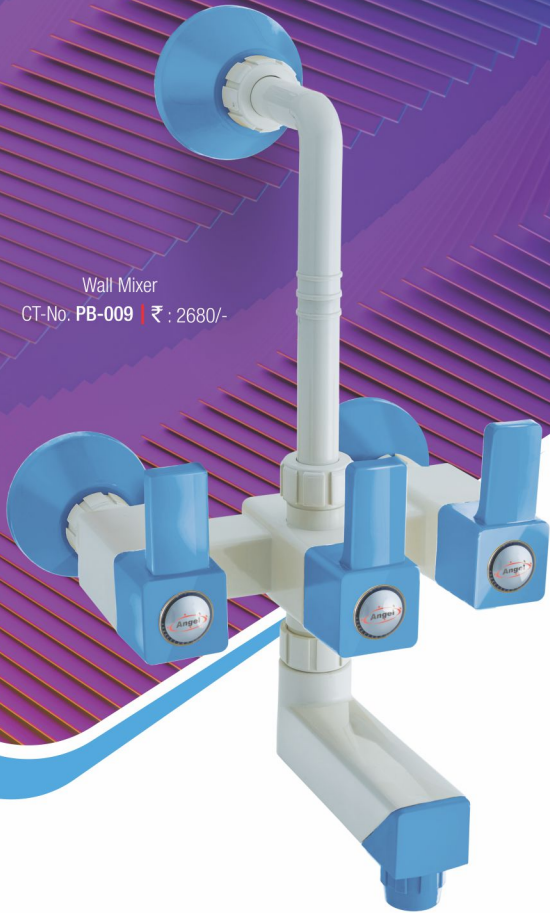

Premium BLUE SERIES

Wall Mixer
CT-No. PB-009 | ₹ : 2680/-