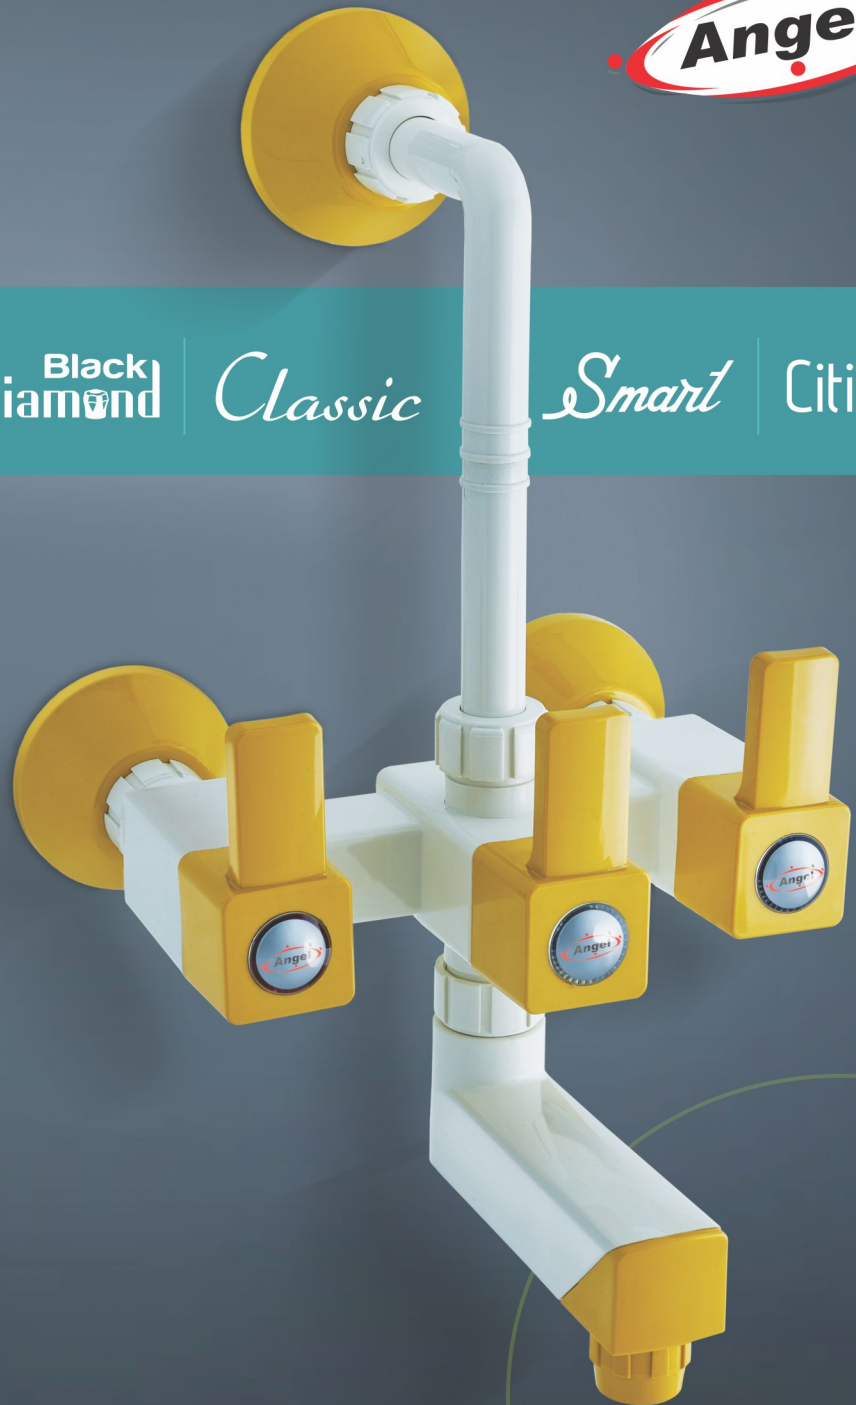

Premium

Royal

**Black
Diamond**

Classic

Smart

Citizen